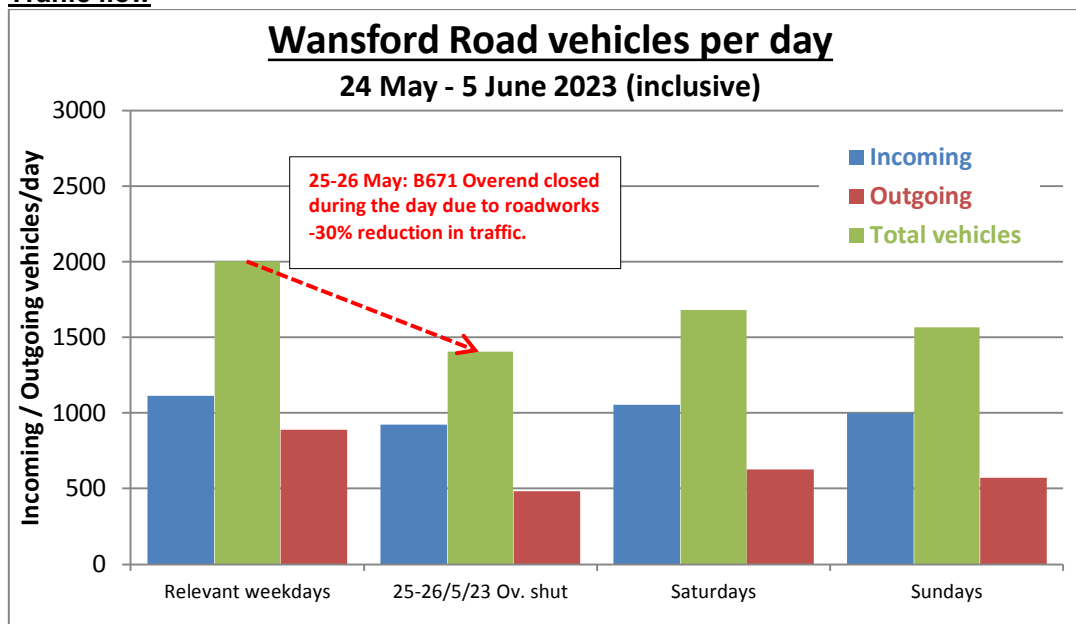

### Elton Community Speedwatch Report

So far, there has only been one roadside session in June by Elton Speedwatch.

| Date        | Time        | Location      | Vehicles counted | Vehicles speeding at <u>35 mph</u> or faster | Fastest speed detected |
|-------------|-------------|---------------|------------------|--|------------------------|
| 5 June 2023 | 08:00-09:00 | Highgate Hall | 90               | 6  | 42 mph                 |

There will be four further one-hour roadside sessions throughout June 2023.

### Traffic speeding

Wednesday, 24 May to Tuesday, 6 June 2023, Wansford Road

| Vehicle Speed             | Inbound from Wansford Road |             | Northbound heading out of Elton |            | Total vehicles |            |
|---------------------------|----------------------------|-------------|---------------------------------|------------|----------------|------------|
|                           | per day                    | %           | per day                         | %          | per day        | %          |
| All vehicles              | 1055                       |             | 737                             |            | 1,793          |            |
| <b>30 mph or slower</b>   | <b>650</b>                 | <b>62%</b>  | <b>133</b>                      | <b>18%</b> | <b>783</b>     | <b>44%</b> |
| Faster than 30 mph        | 405                        | 38%         | 604                             | 82%        | 1010           | 56%        |
| <b>Faster than 35 mph</b> | <b>207</b>                 | <b>20%</b>  | <b>380</b>                      | <b>52%</b> | <b>587</b>     | <b>33%</b> |
| <b>Faster than 40 mph</b> | <b>83</b>                  | <b>7.9%</b> | <b>153</b>                      | <b>21%</b> | <b>237</b>     | <b>13%</b> |
| <b>MAXIMUM SPEED</b>      | <b>66 mph</b>              |             | <b>68 mph</b>                   |            |                |            |